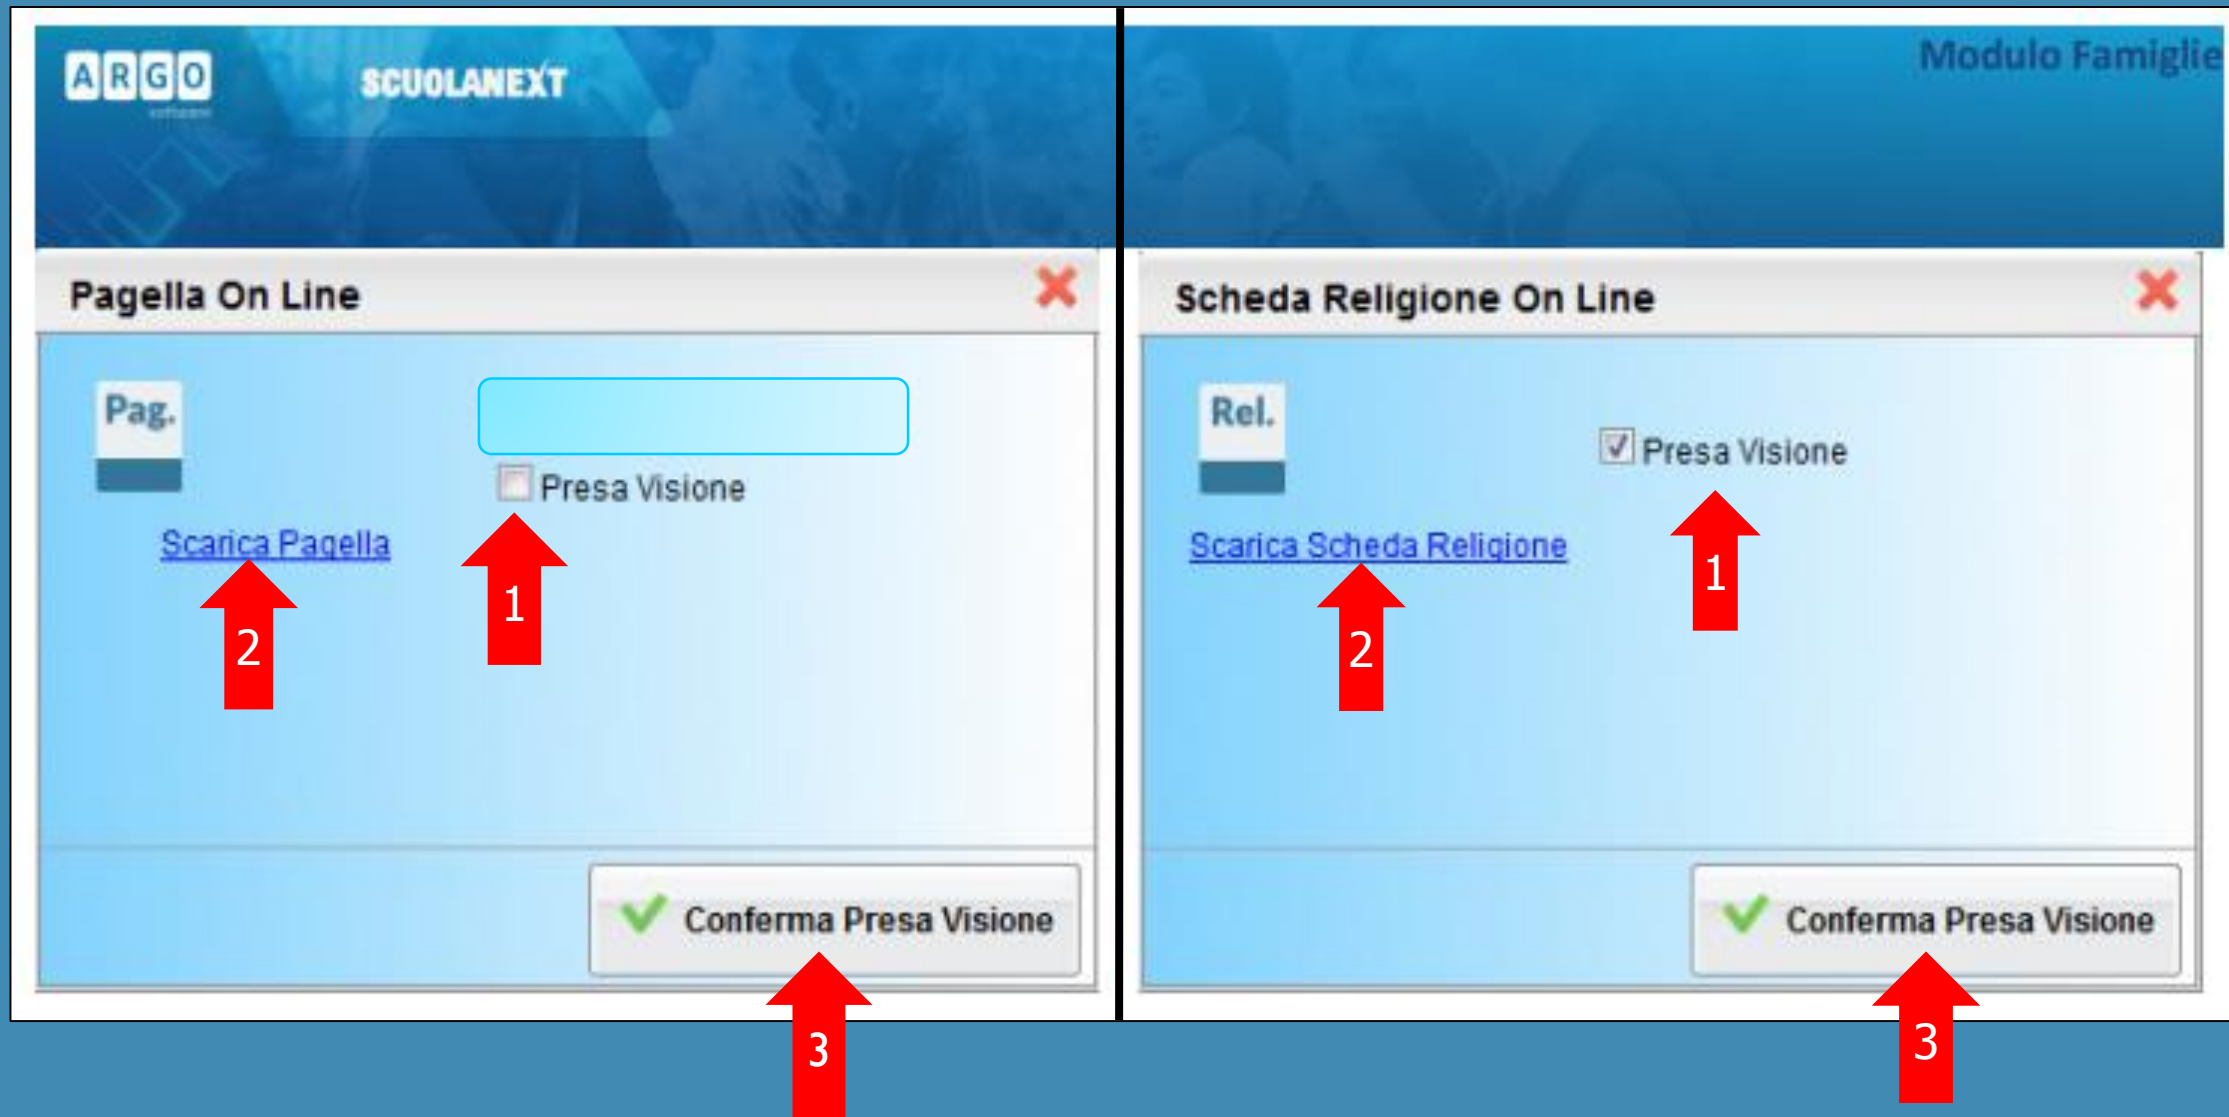

The image shows the login page for Scuolanext. On the left, there is a logo with a stylized 'X' and the text 'SCUOLANEXT'. Below it, the school name 'ISTITUTO COMPRESIVO 5 MAIURI VIA MARCONI, 113 - ERCOLANO' is displayed. A link for help is provided: 'HA BISOGNO DI AIUTO? Entra nel Portale Famiglia'. A note at the bottom suggests clearing the browser cache if login fails. The main part of the page is a blue box titled 'Area riservata alle famiglie'. It contains a welcome message, a 'Codice Scuola' field with the value 'sc28368', and 'Utente' and 'Password' fields. A 'Password dimenticata?' link and 'Guida' and 'Entra' buttons are at the bottom. Red arrows point to the 'Codice Scuola', 'Utente', 'Password', and 'Entra' fields.