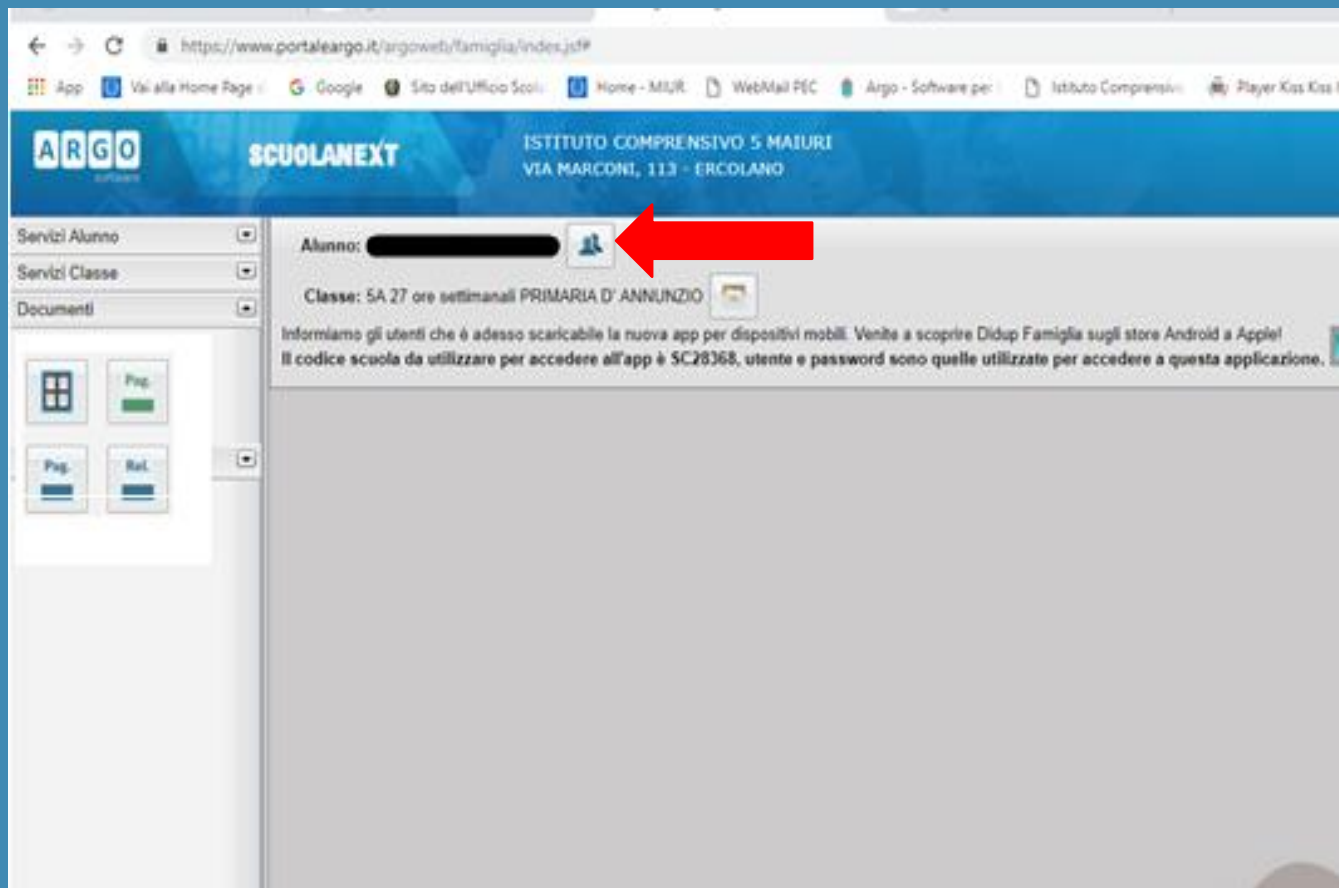

Si ricorda che con un sola **password** si vedono tutti i **figli** appartenenti al nucleo familiare frequentanti questa istituzione scolastica indipendentemente dal ordine di scuola.

Nel punto indicato dalla freccia si apre una tendina dove vengono riportati i nomi dei fratelli frequentanti questa scuola, selezionando il nominativo si scaricano le pagelle come indicato nella scheda 5 di questo manuale